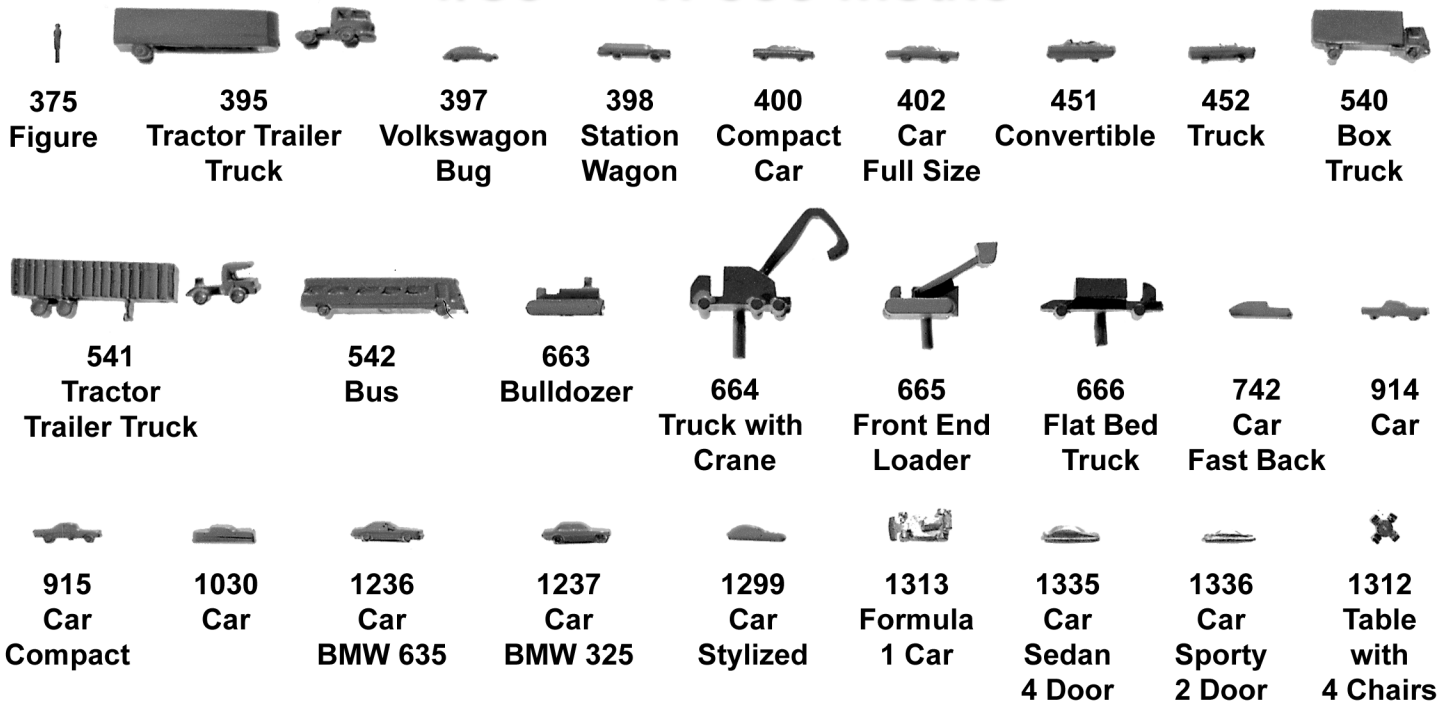

1063
Ski Lodge
Small

1064
Apartment
Building

1065
Apartment
Bldg. Small

1067
Apartment Bldg.
3 Story

1068
Apartment
House

All images shown actual size.

1/50" = 1: 600 Metric

All images shown actual size.