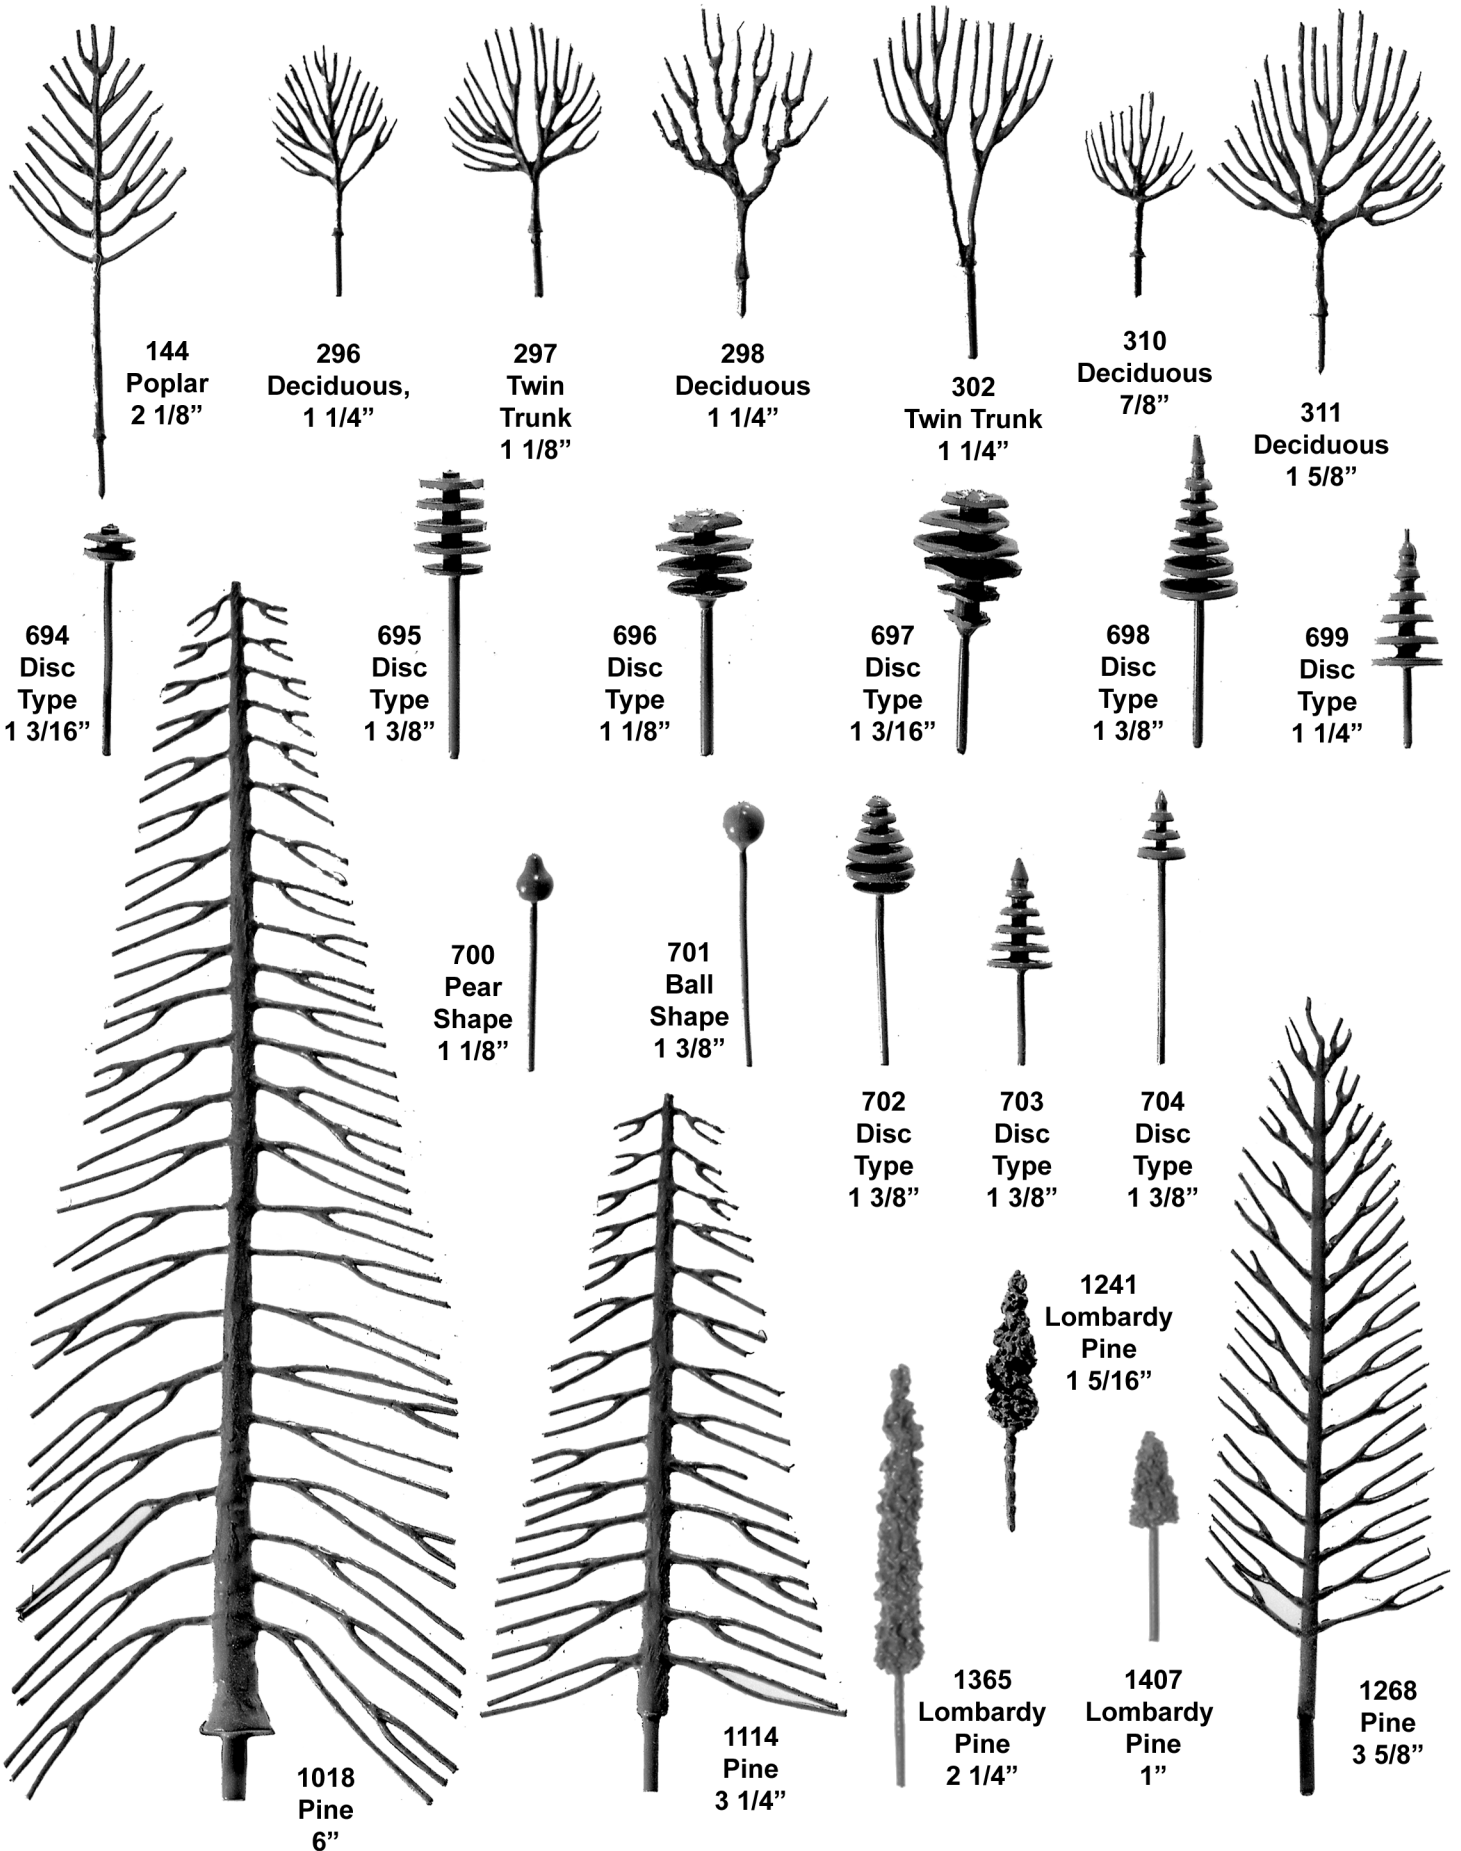

1369
Palm Tree
1 1/2"

1370
Palm Tree
1 1/2"

1374
Palm Tree
2"

1392
Palm Tree
3 1/2"

1124
Palm Tree
ACTUAL
SIZE IS
12 1/2"
(2 1/2"
Taller
than it
appears
here)

1539
Palm Tree
4"

1540
Palm Tree
4 1/4"

1548
Palm Tree
4 1/4"

All images (except 1124) shown actual size.

All images shown actual size.

Microform Models, Inc. Toll Free 1-877-489-3011

All Trees Are Deciduous

All images shown actual size.

Microform Models, Inc.
Toll Free 1-877-489-3011