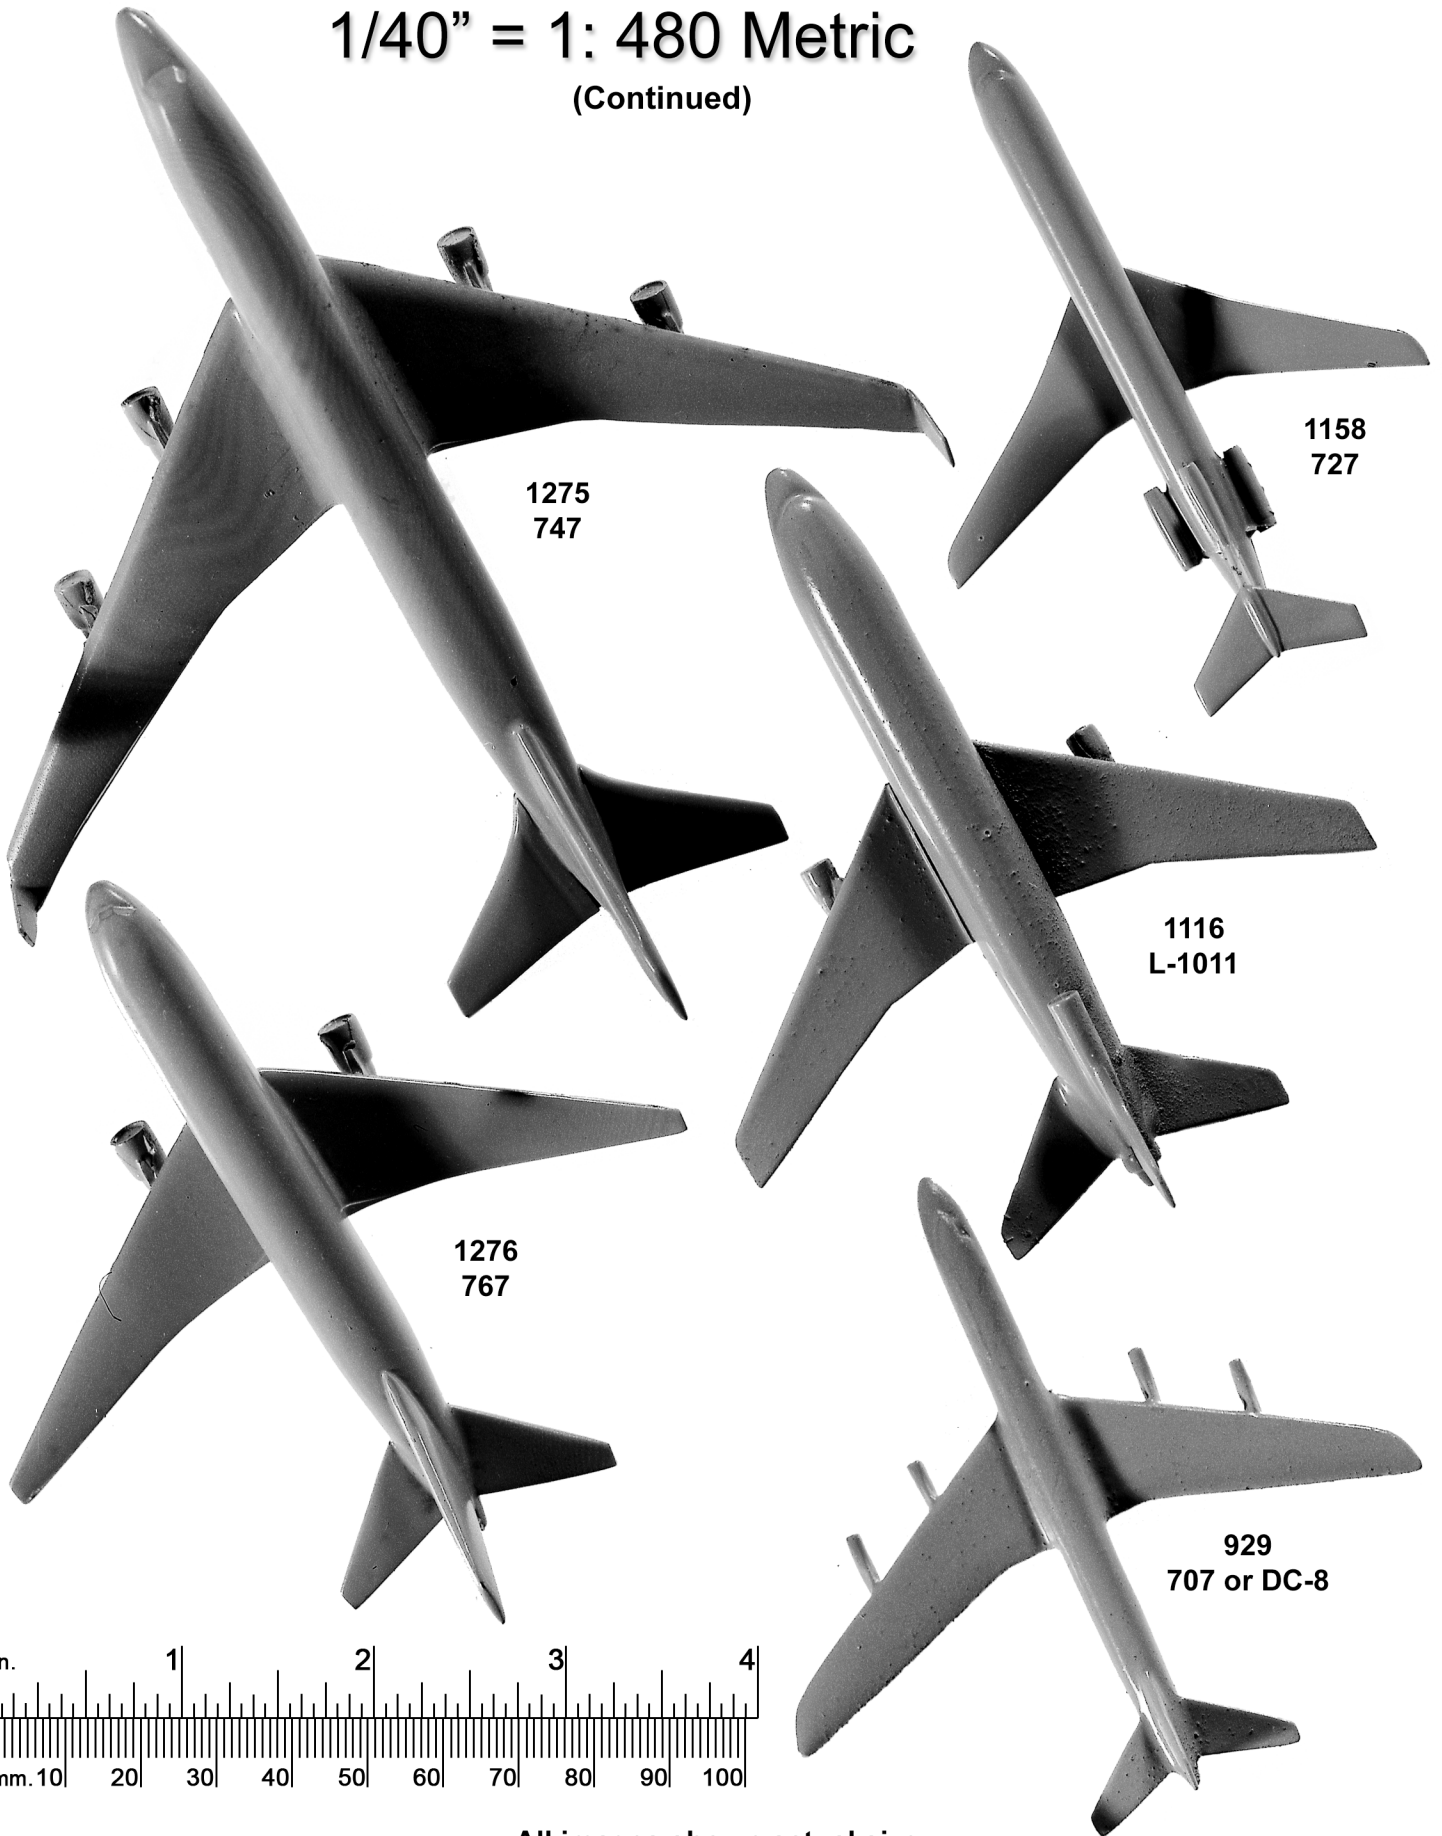

1/40" = 1: 480 Metric

(Continued)

All images shown actual size.

1/32" = 1: 384 Metric

Items 1906 - 1916
* New Products *
for 2021

All images shown actual size.

Microform Models, Inc. Toll Free 1-877-489-3011