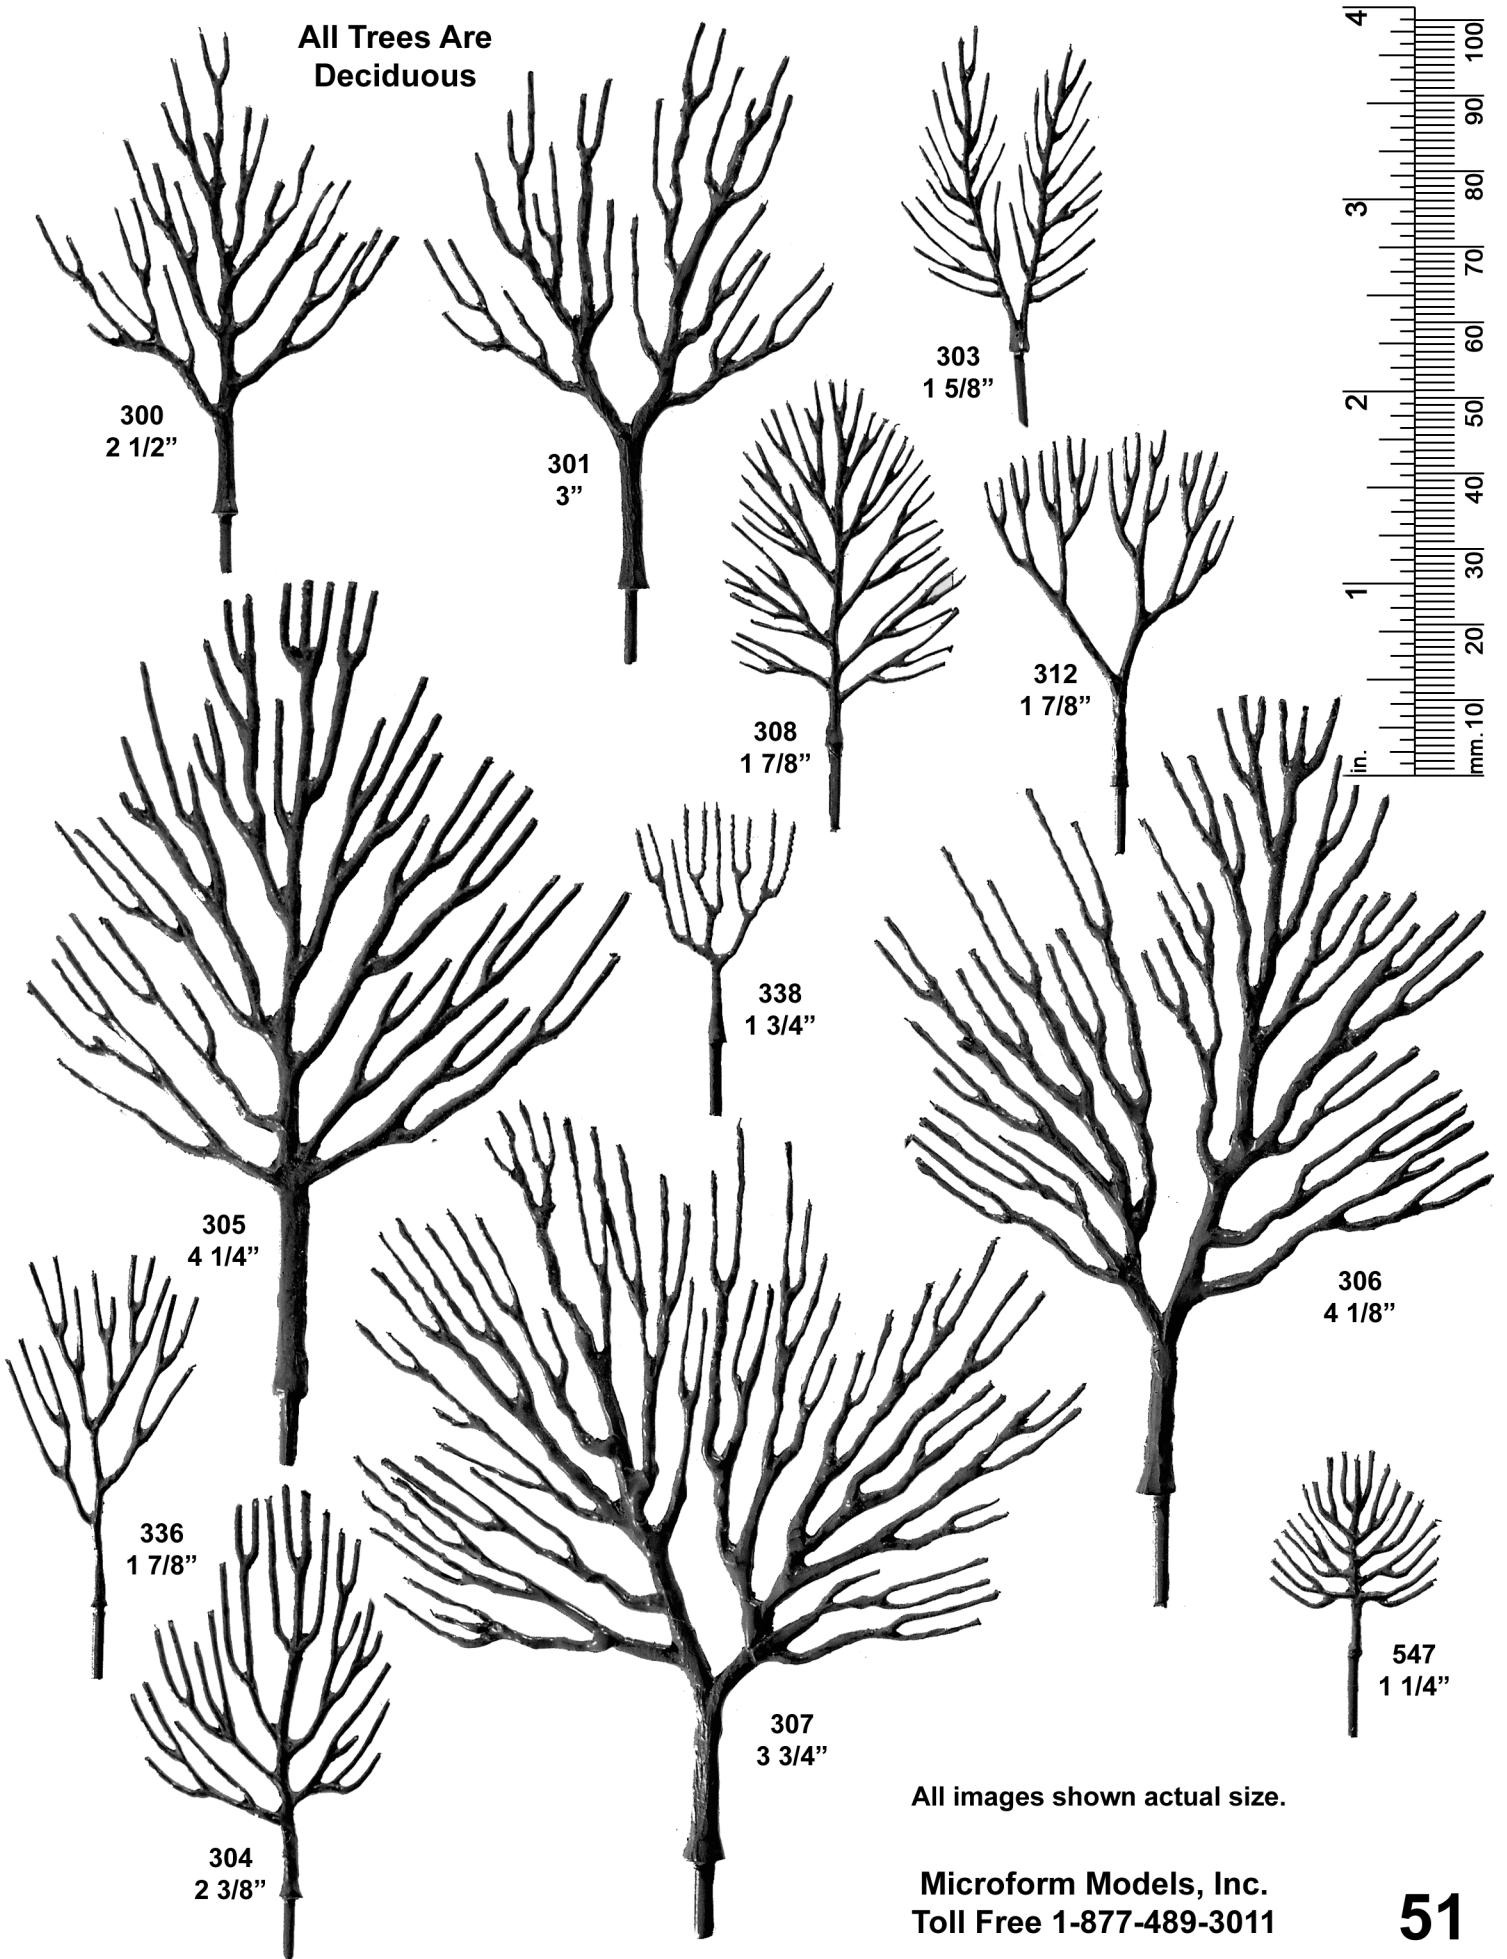

1369
Palm Tree
1 1/2"

1370
Palm Tree
1 1/2"

1374
Palm Tree
2"

1392
Palm Tree
3 1/2"

1124
Palm Tree
ACTUAL
SIZE IS
12 1/2"
(2 1/2"
Taller
than it
appears
here)

1539
Palm Tree
4"

1540
Palm Tree
4 1/4"

1548
Palm Tree
4 1/4"

All images (except 1124) shown actual size.

All images shown actual size.

Microform Models, Inc. Toll Free 1-877-489-3011

All Trees Are Deciduous

All images shown actual size.

Microform Models, Inc.
Toll Free 1-877-489-3011