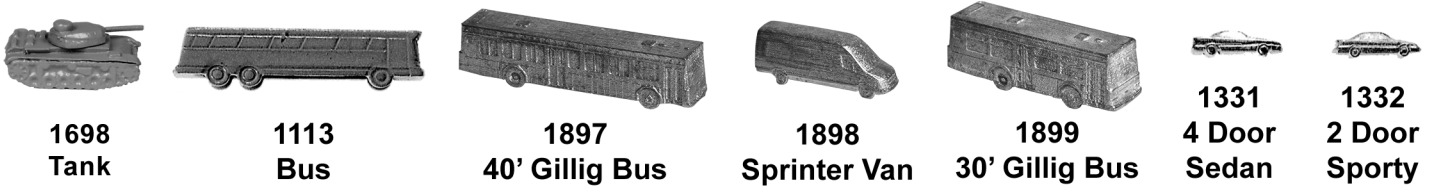

1/32" = 1: 384 Metric

Items 1906 - 1916
* New Products *
for 2021

All images shown actual size.

Microform Models, Inc. Toll Free 1-877-489-3011