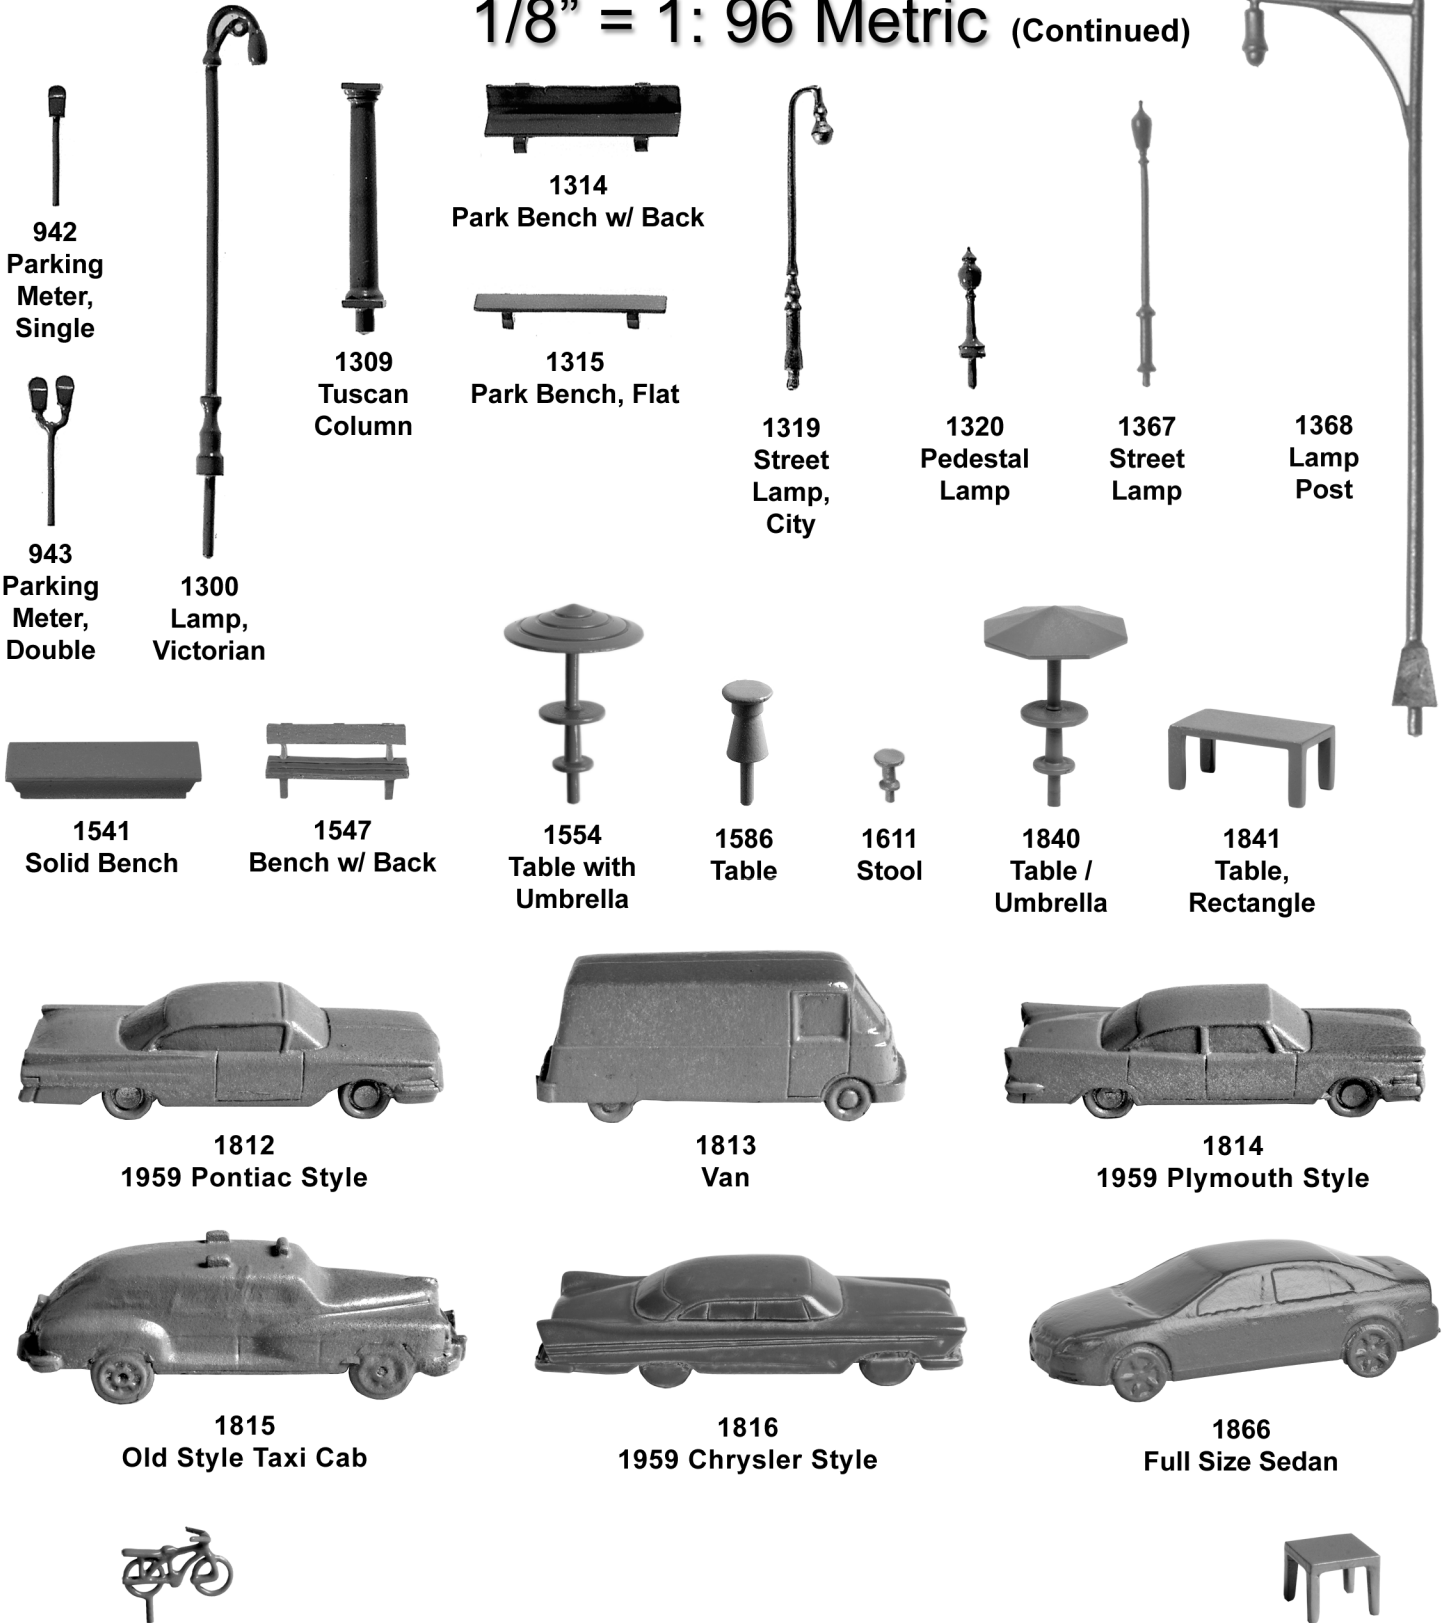

1674
Bed
Full Size

1675
Bed
Twin Size

All images shown actual size.

Microform Models, Inc. Toll Free 1-877-489-3011

1/8" = 1: 96 Metric (Continued)

942
Parking
Meter,
Single

943
Parking
Meter,
Double

1309
Tuscan
Column