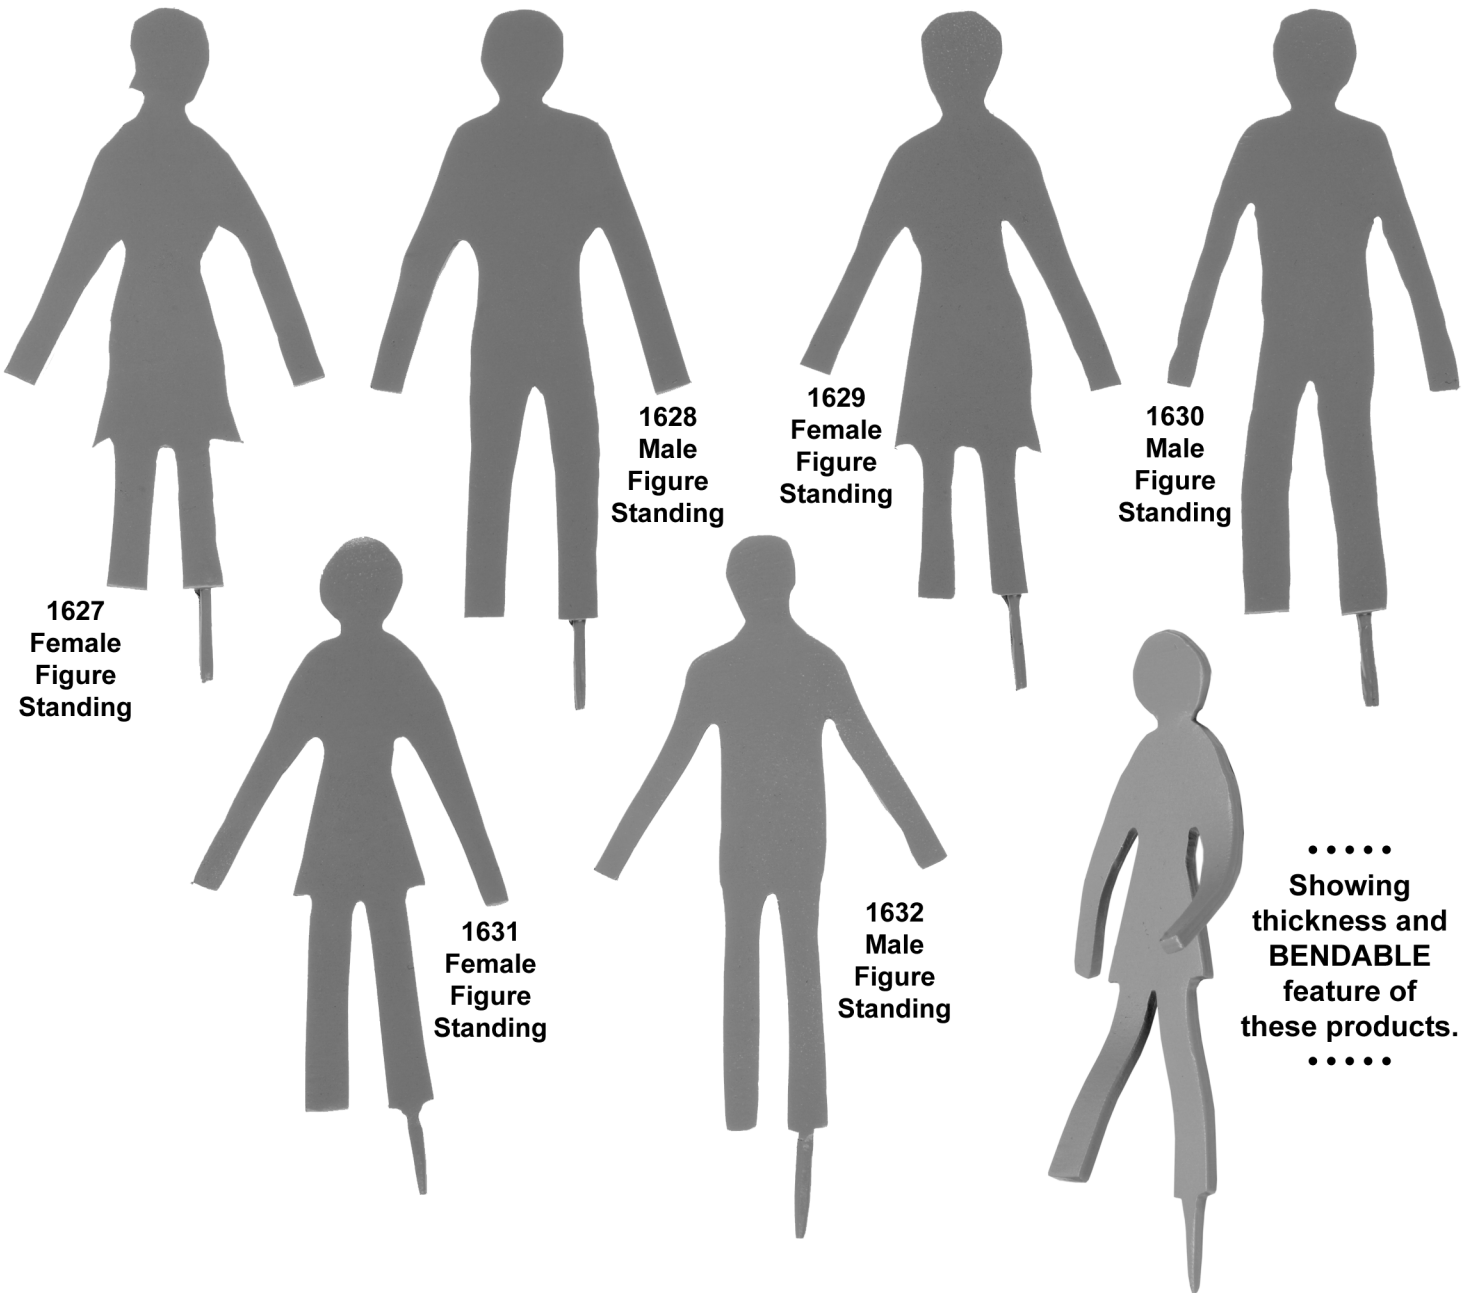

1/2" = 1: 24 Metric (Continued)

(Bendable)