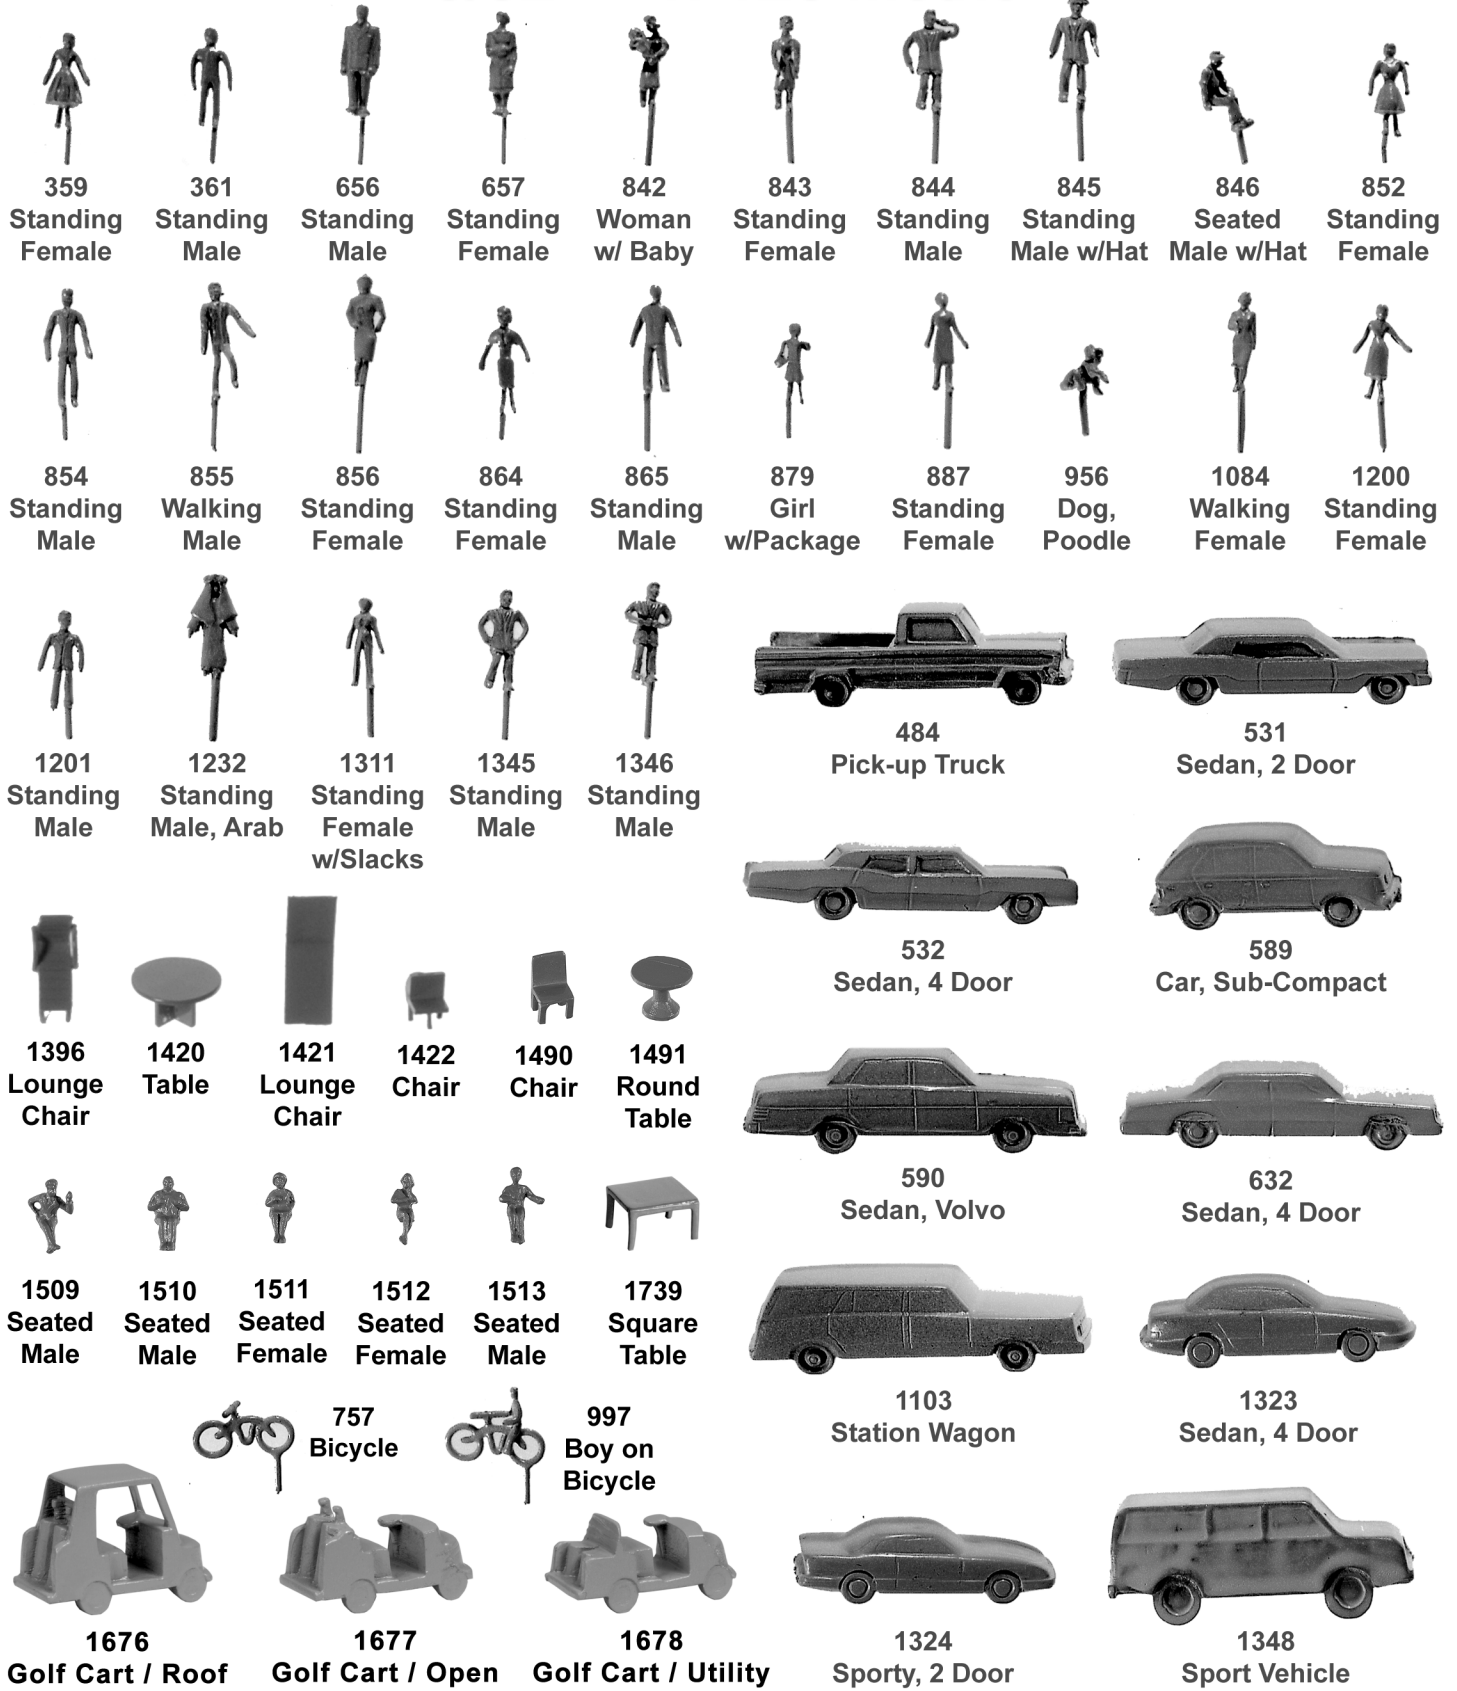

3/32" = 1: 126 Metric

All images shown actual size.