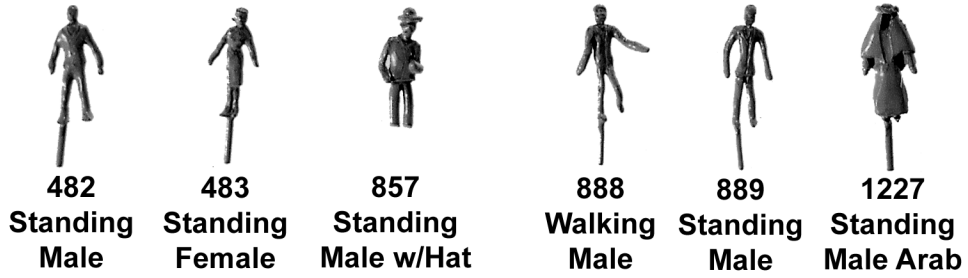

1474
Pier Lamp Post

1475
Lamp Post

1476
Lamp Post

1553
Table with Umbrella

1842
Table with Umbrella

All images shown actual size.

1/10" = 1: 120 Metric

1294 - Seats, House 18